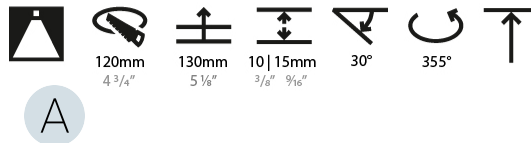

GENERAL

Series: Mechaniq Round
Brand: Prolicht
Division: Architectural
Mounting Type: Recessed
Mounting Location: Ceiling
Subcategory: Downlight

PHYSICAL

Shape: Round
Diameter (mm): 130
Diameter (in): 5 1/8
Height (mm): 108
Height (in): 4 1/4
Ceiling Thickness (mm): 10 / 12.5 / 15
Ceiling Thickness (in): 3/8 or 1/2 or 9/16
Min. Recessing Depth (mm): 130
Min. Recessing Depth (in): 5 1/8
Light Distribution: Adjustable / Downlight
Weight (kg): 0.707
Weight (lbs): 1.56
Fixture Finish: SSR / BKV / CWI / CRY / HAB / UFT / ITA / RUA / FTG / MYG / LOD / PUS / FRO / FUP / KIA / POP / BLS / SPG / MEY / GOH / GUM / CHC / COM / ABZ / JAG / OBR / MOS / ROR
Fixture Material: Aluminum Die Cast
Cut-out Measurements: 120mm / 4 3/4"

ELECTRICAL

Lamp Type: LED (Zhaga Standard)
Total Output Wattage (W): 12 / 15
Dimming: Tri-Mode (Non-Dimming and Phase Dimming (120Vac only) and 0-10V Dimming)
Driver Included: No
Driver Location: Recessed Housing
Driver Type: Constant Current - Universal
Housing: See components
Input Voltage (V): 120 - 277
Constant Current (MA): 350

LED

Number of LEDs: 1
Color Temperature (°K): 2700 / 3000 / 3500 / 4000
Max. Delivered Lumen (lm): 830 / 930 / 1010 / 1030
CRI: >90 CRI
Lamp Life (hrs): 50000

OPTICAL

Reflector°: 8
Adjustability: Rotational 355°, Tilt 30°

RATINGS AND CERTIFICATIONS

Certified By: Certified for North American Standards
IP rating: IP20