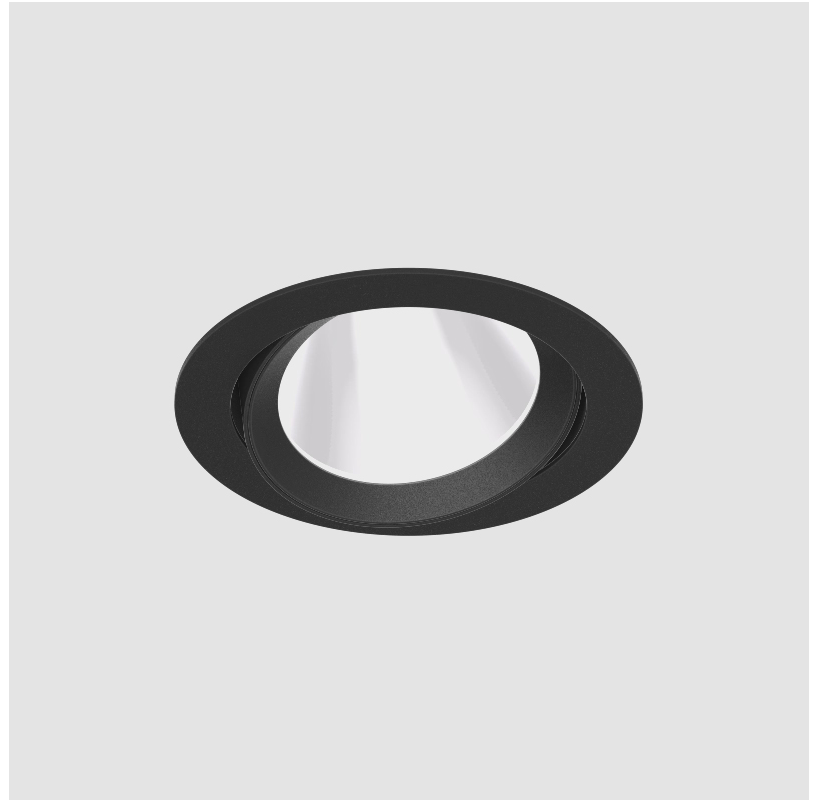

GENERAL

Series: Mechaniq Round
Brand: Prolicht
Division: Architectural
Mounting Type: Recessed
Mounting Location: Ceiling
Subcategory: Downlight

PHYSICAL

Shape: Round
Diameter (mm): 130
Diameter (in): 5 1/8
Height (mm): 108
Height (in): 4 1/4
Ceiling Thickness (mm): 10 / 12.5 / 15
Ceiling Thickness (in): 3/8 or 1/2 or 9/16
Min. Recessing Depth (mm): 130
Min. Recessing Depth (in): 5 1/8
Light Distribution: Adjustable / Downlight
Weight (kg): 0.707
Weight (lbs): 1.56
Fixture Finish: SSR / BKV / CWI / CRY / HAB / UFT / ITA / RUA / FTG / MYG / LOD / PUS / FRO / FUP / KIA / POP / BLS / SPG / MEY / GOH / GUM / CHC / COM / ABZ / JAG / OBR / MOS / ROR
Fixture Material: Aluminum Die Cast
Cut-out Measurements: 120mm / 4 3/4"

ELECTRICAL

Lamp Type: LED (Zhaga Standard)
Total Output Wattage (W): 12 / 15
Dimming: Tri-Mode (Non-Dimming and Phase Dimming (120Vac only) and 0-10V Dimming)
Driver Included: No
Driver Location: Recessed Housing
Driver Type: Constant Current - Universal
Housing: See components
Input Voltage (V): 120 - 277
Constant Current (MA): 350

LED

Number of LEDs: 1
Color Temperature (°K): 2700 / 3000 / 3500 / 4000
Max. Delivered Lumen (lm): 830 / 930 / 1010 / 1030
CRI: >90 CRI
Lamp Life (hrs): 50000

OPTICAL

Reflector°: 8
Adjustability: Rotational 355°, Tilt 30°

RATINGS AND CERTIFICATIONS

Certified By: Certified for North American Standards
IP rating: IP20