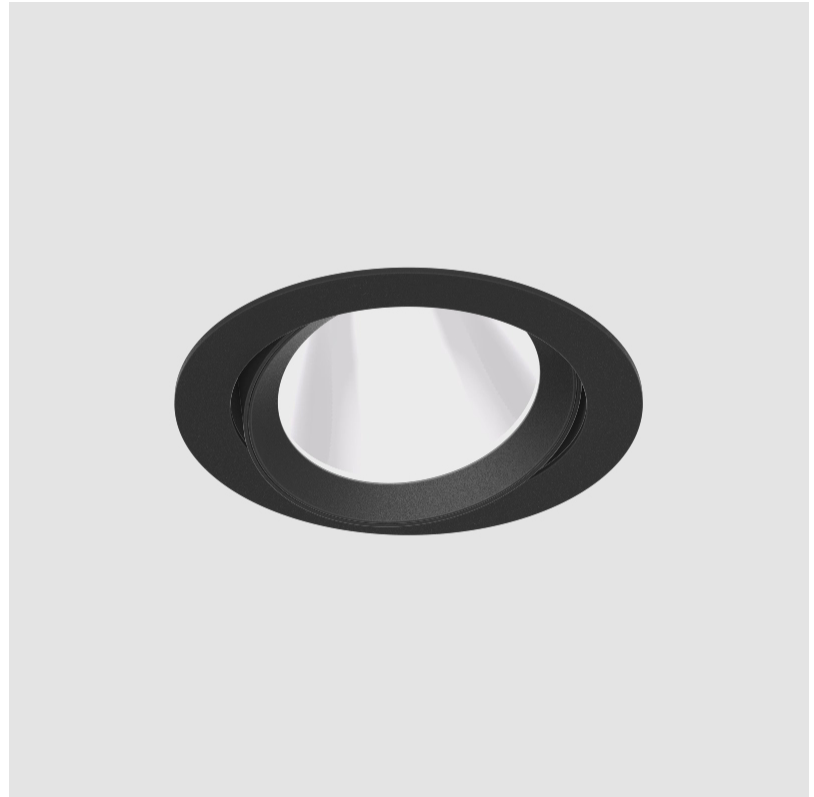

GENERAL

Series: Mechaniq Round
Brand: Prolicht
Division: Architectural
Mounting Type: Recessed
Mounting Location: Ceiling
Subcategory: Downlight

PHYSICAL

Shape: Round
Diameter (mm): 130
Diameter (in): 5 1/8
Height (mm): 108
Height (in): 4 1/4
Ceiling Thickness (mm): 10 / 12.5 / 15
Ceiling Thickness (in): 3/8 or 1/2 or 9/16
Min. Recessing Depth (mm): 130
Min. Recessing Depth (in): 5 1/8
Light Distribution: Adjustable / Downlight
Weight (kg): 0.707
Weight (lbs): 1.56
Fixture Finish: SSR / BKV / CWI / CRY / HAB / UFT / ITA / RUA / FTG / MYG / LOD / PUS / FRO / FUP / KIA / POP / BLS / SPG / MEY / GOH / GUM / CHC / COM / ABZ / JAG / OBR / MOS / ROR
Fixture Material: Aluminum Die Cast
Cut-out Measurements: 120mm / 4 3/4"

ELECTRICAL

Lamp Type: LED (Zhaga Standard)
Input Wattage (W): 28.6
Total Output Wattage (W): 26
Dimming: Tri-Mode (Non-Dimming and Phase Dimming (120Vac only) and 0-10V Dimming)
Driver Included: No
Driver Location: Recessed Housing
Driver Type: Constant Current - Universal
Driver Class: Class 2
Housing: See components
Input Voltage (V): 120 - 277
Constant Current (MA): 700

LED

Number of LEDs: 1
Color Temperature (°K): 2700 / 3000 / 3500 / 4000
Max. Delivered Lumen (lm): 2960 / 3030 / 3185 / 3250
CRI: >90 CRI
Lamp Life (hrs): 50000

OPTICAL

Reflector: 18 / 26 / 40
Adjustability: Rotational 355°; Tilt 30°

RATINGS AND CERTIFICATIONS

Certified By: Certified for North American Standards
IP rating: IP20