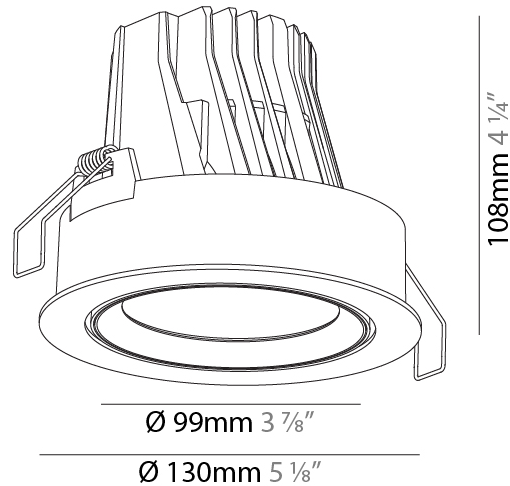

GENERAL

Series: Mechaniq Round
Brand: Prolicht
Division: Architectural
Mounting Type: Recessed
Mounting Location: Ceiling
Subcategory: Downlight

PHYSICAL

Shape: Round
Diameter (mm): 130
Diameter (in): 5 1/8
Height (mm): 108
Height (in): 4 1/4
Ceiling Thickness (mm): 10 / 12.5 / 15
Ceiling Thickness (in): 3/8 or 1/2 or 9/16
Min. Recessing Depth (mm): 130
Min. Recessing Depth (in): 5 1/8
Light Distribution: Adjustable / Downlight
Weight (kg): 0.707
Weight (lbs): 1.56
Fixture Finish: SSR / BKV / CWI / CRY / HAB / UFT / ITA / RUA / FTG / MYG / LOD / PUS / FRO / FUP / KIA / POP / BLS / SPG / MEY / GOH / GUM / CHC / COM / ABZ / JAG / OBR / MOS / ROR
Fixture Material: Aluminum Die Cast
Cut-out Measurements: 120mm / 4 3/4"

ELECTRICAL

Lamp Type: LED (Zhaga Standard)
Input Wattage (W): 28.6
Total Output Wattage (W): 26
Dimming: Tri-Mode (Non-Dimming and Phase Dimming (120Vac only) and 0-10V Dimming)
Driver Included: No
Driver Location: Recessed Housing
Driver Type: Constant Current - Universal
Driver Class: Class 2
Housing: See components
Input Voltage (V): 120 - 277
Constant Current (MA): 700

LED

Number of LEDs: 1
Color Temperature (°K): 2700 / 3000 / 3500 / 4000
Max. Delivered Lumen (lm): 2960 / 3030 / 3185 / 3250
CRI: >90 CRI
Lamp Life (hrs): 50000

OPTICAL

Reflector: 18 / 26 / 40
Adjustability: Rotational 355°; Tilt 30°

RATINGS AND CERTIFICATIONS

Certified By: Certified for North American Standards
IP rating: IP20